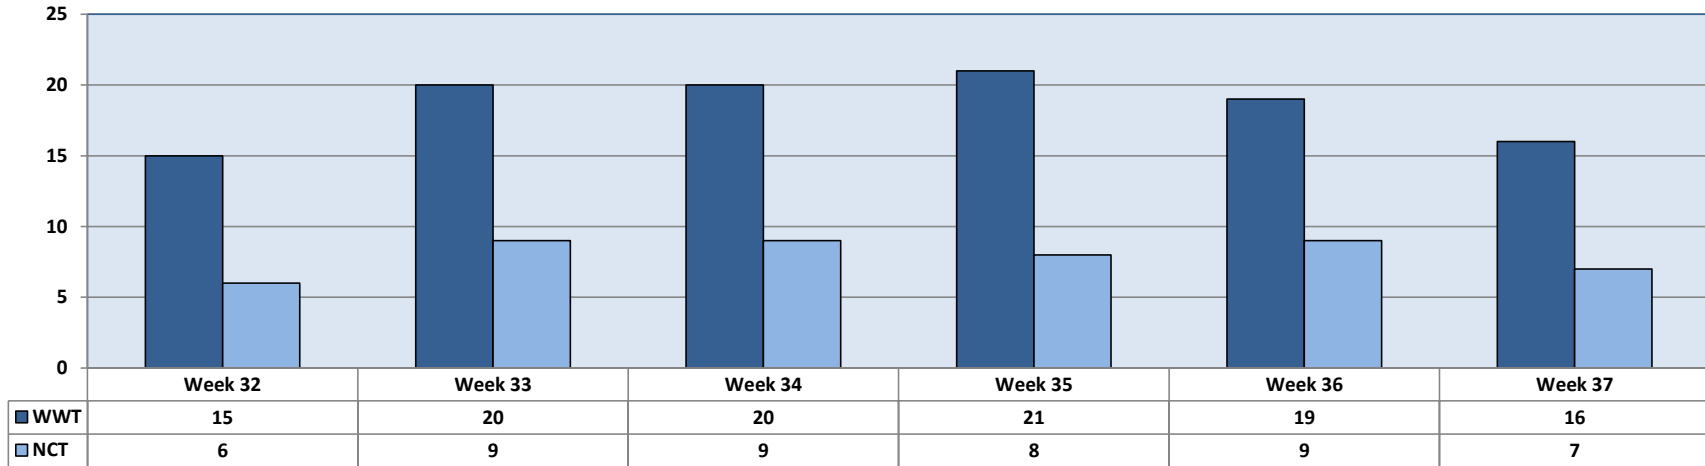

2020 Port of Charleston Container Vessel Calls

2020 Port of Charleston Crane Moves per Hour per Crane

2020 Port of Charleston Container Gate Transactions

2020 Port of Charleston Truck Turn Time / Per Transaction In Minutes