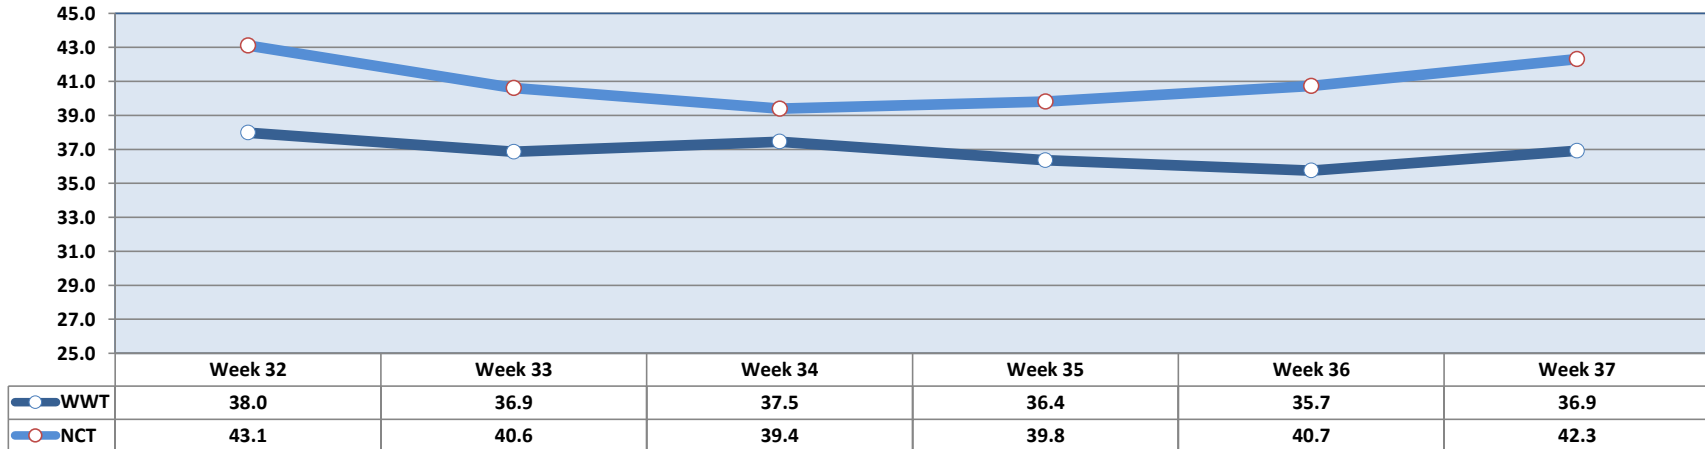

2020 Port of Charleston Container Vessel Calls

2020 Port of Charleston Crane Moves per Hour per Crane

2020 Port of Charleston Container Gate Transactions

2020 Port of Charleston Truck Turn Time / Per Transaction In Minutes