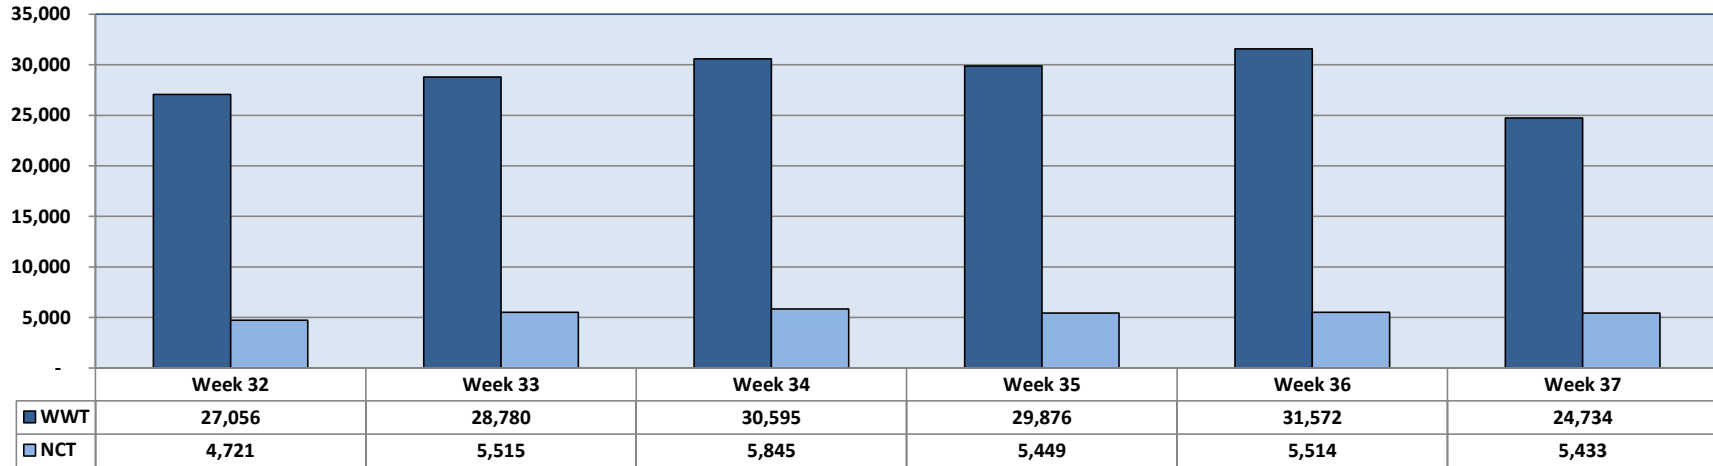

2020 Port of Charleston Container Vessel Calls

2020 Port of Charleston Crane Moves per Hour per Crane

2020 Port of Charleston Container Gate Transactions

2020 Port of Charleston Truck Turn Time / Per Transaction In Minutes