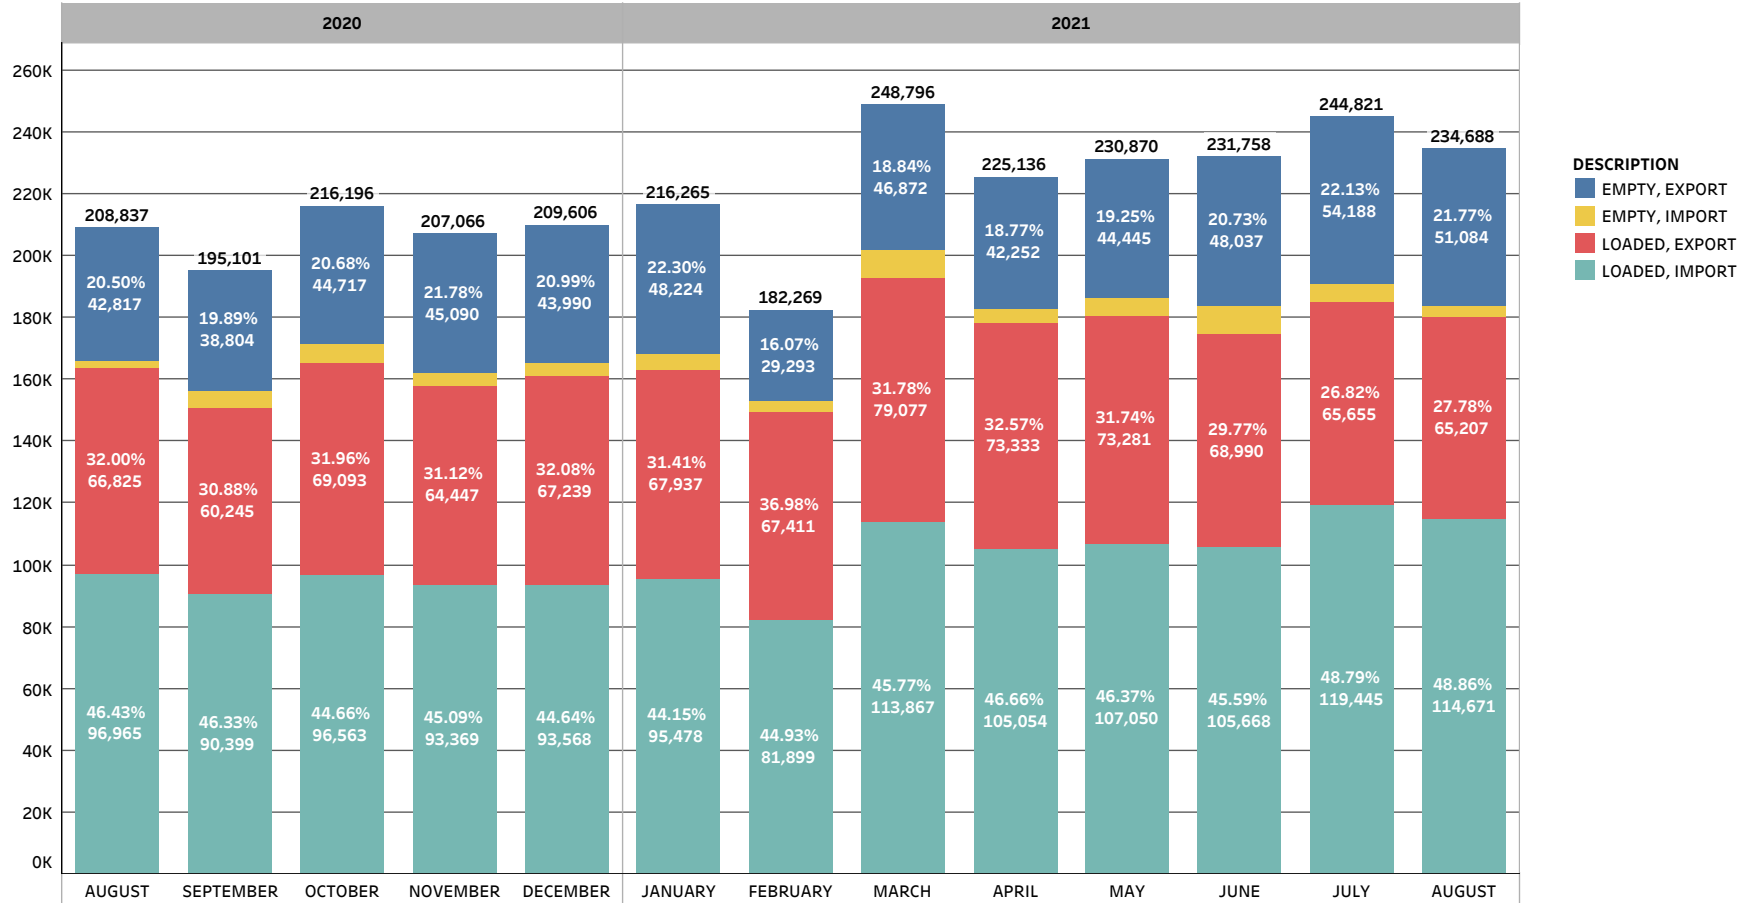

# SOUTH CAROLINA PORTS

TEU 13 MONTH HISTORY  
PERIOD ENDING AUGUST 2021

**DESCRIPTION**

- EMPTY, EXPORT
- EMPTY, IMPORT
- LOADED, EXPORT
- LOADED, IMPORT