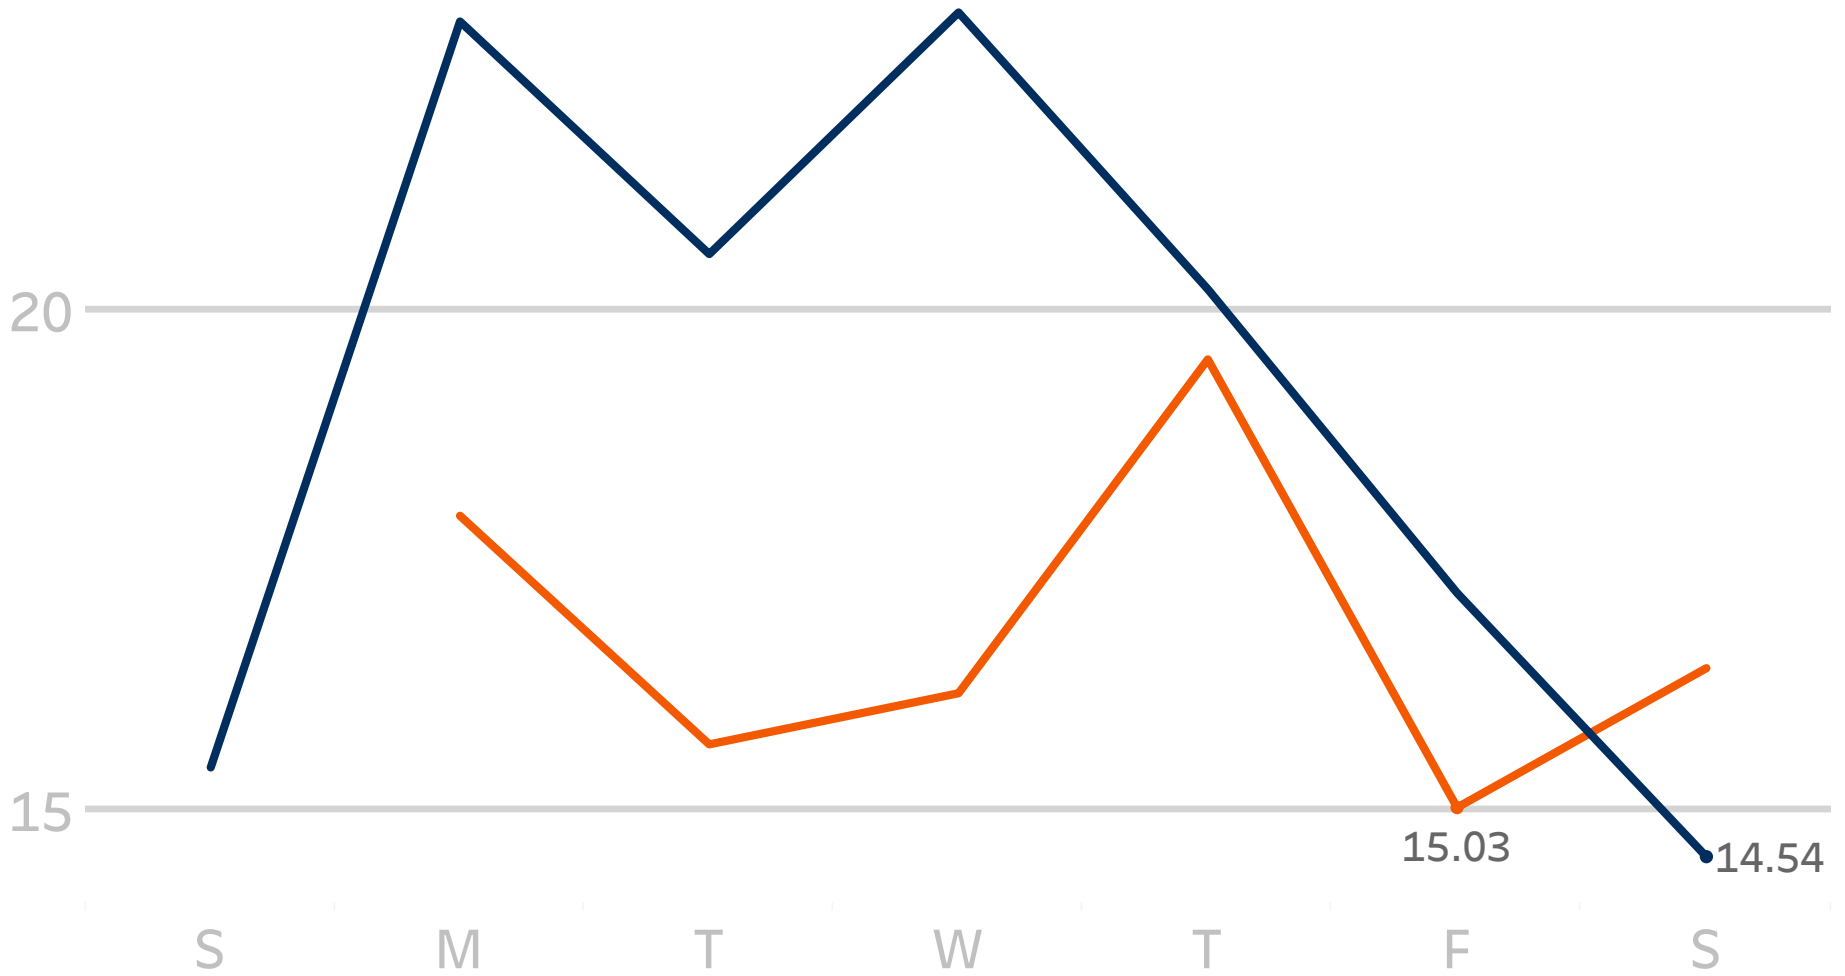

Gate and Vessel Activity - Last Week

Gate Moves

36,620

Total Gate Moves

Pier Moves

26,474

Total Pier Moves

	WT	NC
May 21, 2023	2	0
May 22, 2023	6,538	703
May 23, 2023	6,590	620
May 24, 2023	6,568	682
May 25, 2023	6,398	1,064
May 26, 2023	5,392	757
May 27, 2023	1,081	225

	WT	NC
May 21, 2023	3,415	669
May 22, 2023	4,697	0
May 23, 2023	3,645	801
May 24, 2023	3,006	933
May 25, 2023	4,342	516
May 26, 2023	2,301	347
May 27, 2023	1,737	65

Daily Avg. Turn Times - Last Week

	May 21, 2023	May 22, 2023	May 23, 2023	May 24, 2023	May 25, 2023	May 26, 2023	May 27, 2023
NC		17.940	15.660	16.170	19.500	15.030	16.420
WT	15.430	22.870	20.550	22.960	20.200	17.170	14.540