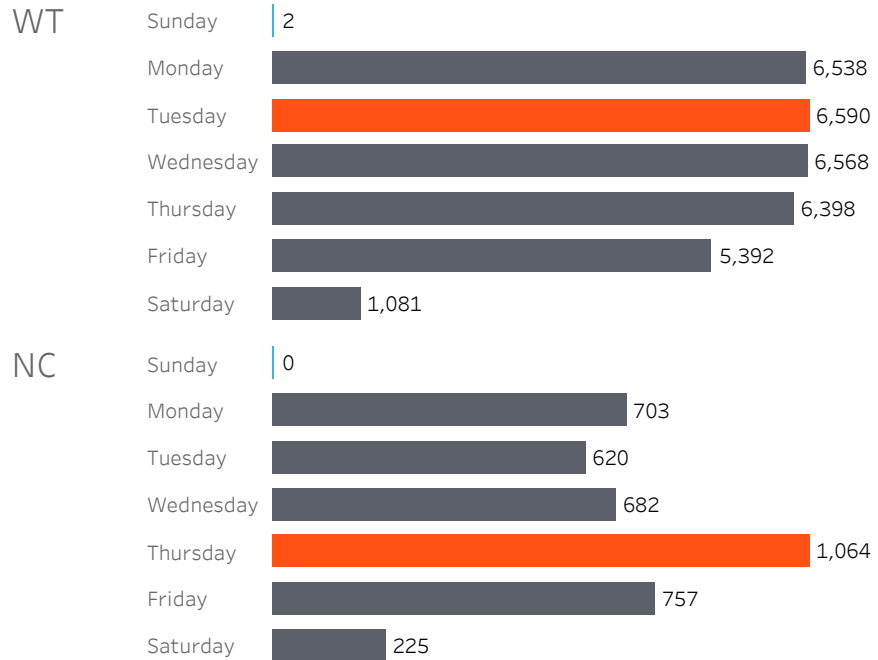

Gate and Vessel Activity - Last Week

Gate Moves

36,620

Total Gate Moves

Pier Moves

26,474

Total Pier Moves

	WT	NC
May 21, 2023	2	0
May 22, 2023	6,538	703
May 23, 2023	6,590	620
May 24, 2023	6,568	682
May 25, 2023	6,398	1,064
May 26, 2023	5,392	757
May 27, 2023	1,081	225

	WT	NC
May 21, 2023	3,415	669
May 22, 2023	4,697	0
May 23, 2023	3,645	801
May 24, 2023	3,006	933
May 25, 2023	4,342	516
May 26, 2023	2,301	347
May 27, 2023	1,737	65

Daily Avg. Turn Times - Last Week

	May 21, 2023	May 22, 2023	May 23, 2023	May 24, 2023	May 25, 2023	May 26, 2023	May 27, 2023
NC		17.940	15.660	16.170	19.500	15.030	16.420
WT	15.430	22.870	20.550	22.960	20.200	17.170	14.540