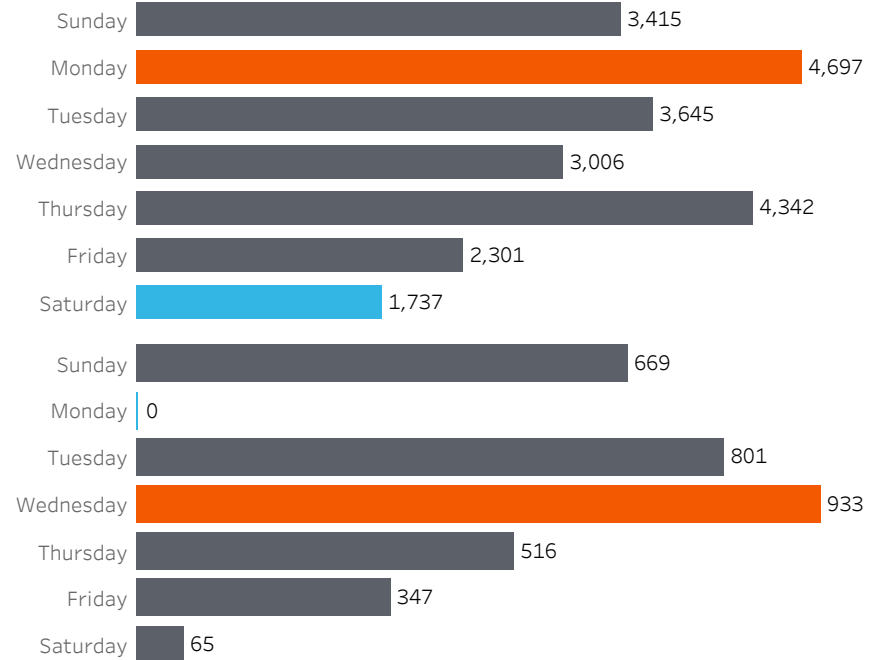

Gate and Vessel Activity - Last Week

Gate Moves

36,620

Total Gate Moves

Pier Moves

26,474

Total Pier Moves

	WT	NC
May 21, 2023	2	0
May 22, 2023	6,538	703
May 23, 2023	6,590	620
May 24, 2023	6,568	682
May 25, 2023	6,398	1,064
May 26, 2023	5,392	757
May 27, 2023	1,081	225

	WT	NC
May 21, 2023	3,415	669
May 22, 2023	4,697	0
May 23, 2023	3,645	801
May 24, 2023	3,006	933
May 25, 2023	4,342	516
May 26, 2023	2,301	347
May 27, 2023	1,737	65

Daily Avg. Turn Times - Last Week

	May 21, 2023	May 22, 2023	May 23, 2023	May 24, 2023	May 25, 2023	May 26, 2023	May 27, 2023
NC		17.940	15.660	16.170	19.500	15.030	16.420
WT	15.430	22.870	20.550	22.960	20.200	17.170	14.540