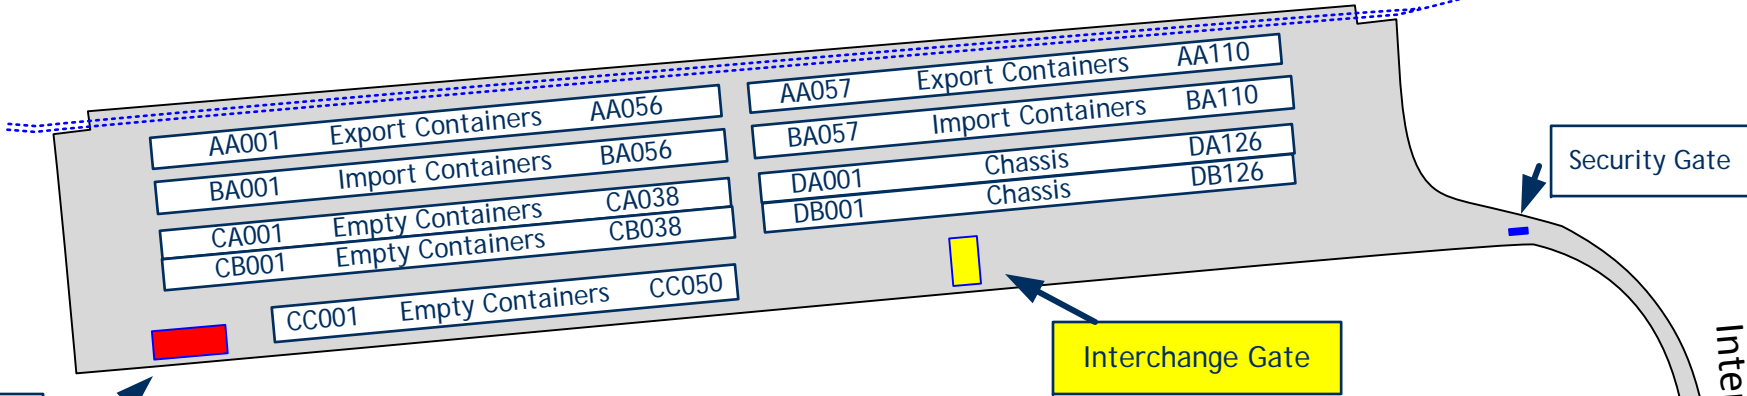

100 International Commerce Blvd
Greer, SC 29651

Drivers Assistance

HOURS OF OPERATION
Open 24 hours 7 days a week
Excluding Port Holidays

Train Cutoff 16:00 Monday thru Saturday

Notes:

- Motor Carriers are not allowed to travel on E. Poinsett Ext past the J. Verne Smith Pkwy Interchange
- Motor Carriers are required to wear safety vests