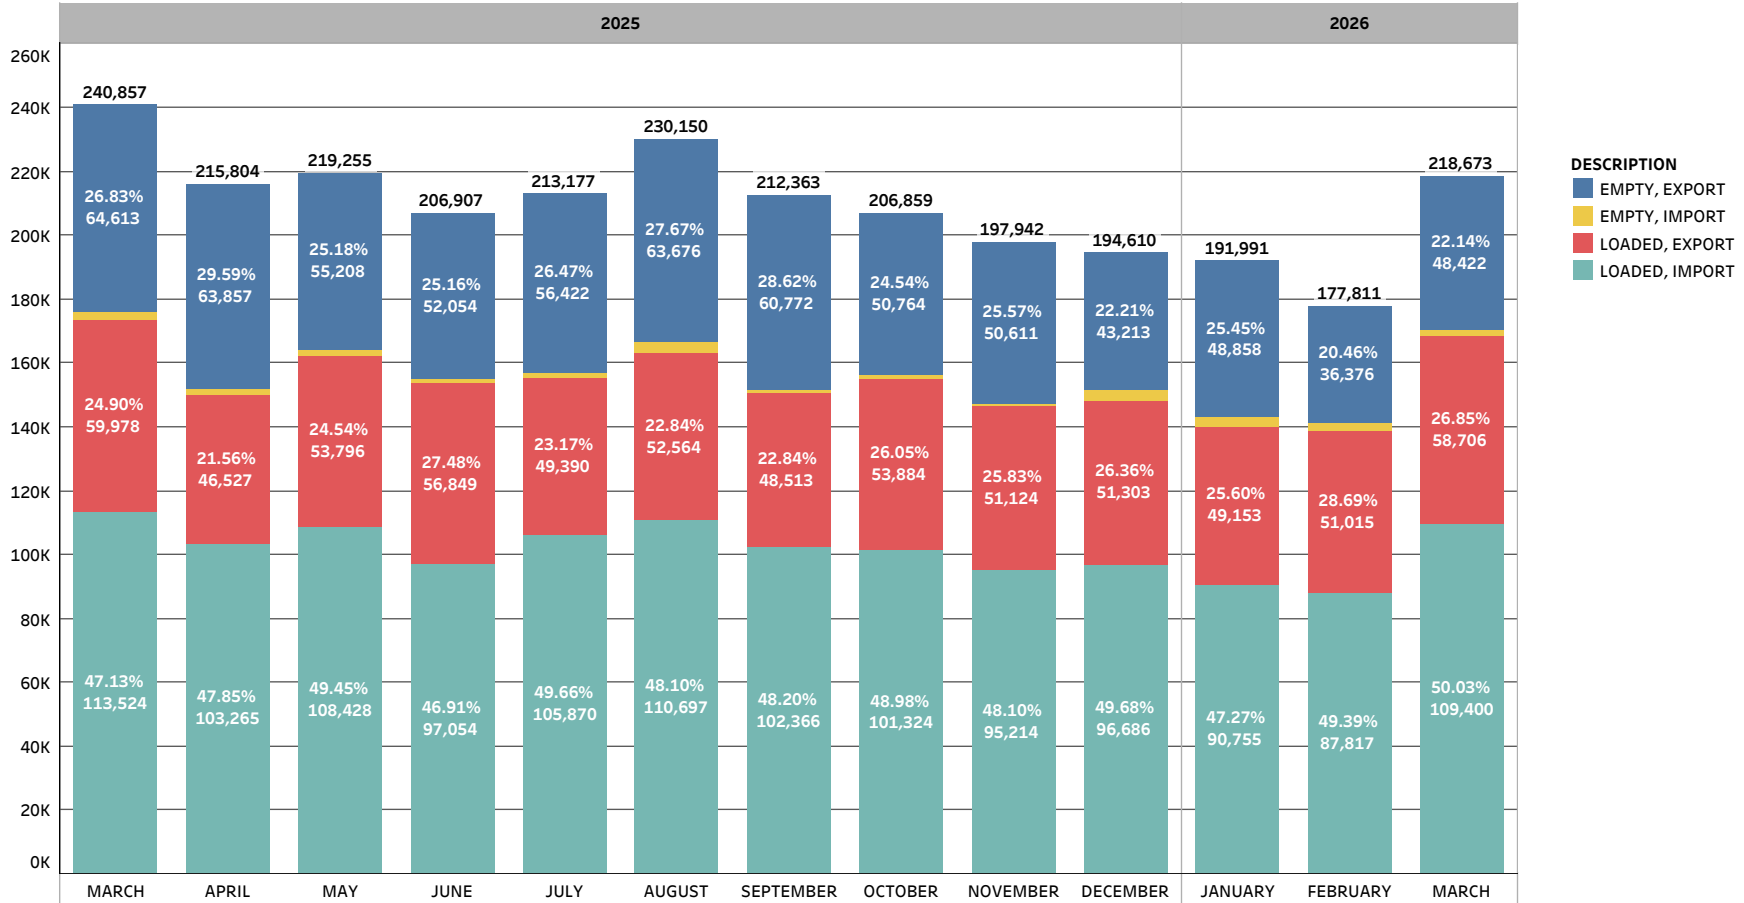

SOUTH CAROLINA PORTS

TEU 13 MONTH HISTORY
PERIOD ENDING MARCH 2026

DESCRIPTION

- EMPTY, EXPORT
- EMPTY, IMPORT
- LOADED, EXPORT
- LOADED, IMPORT