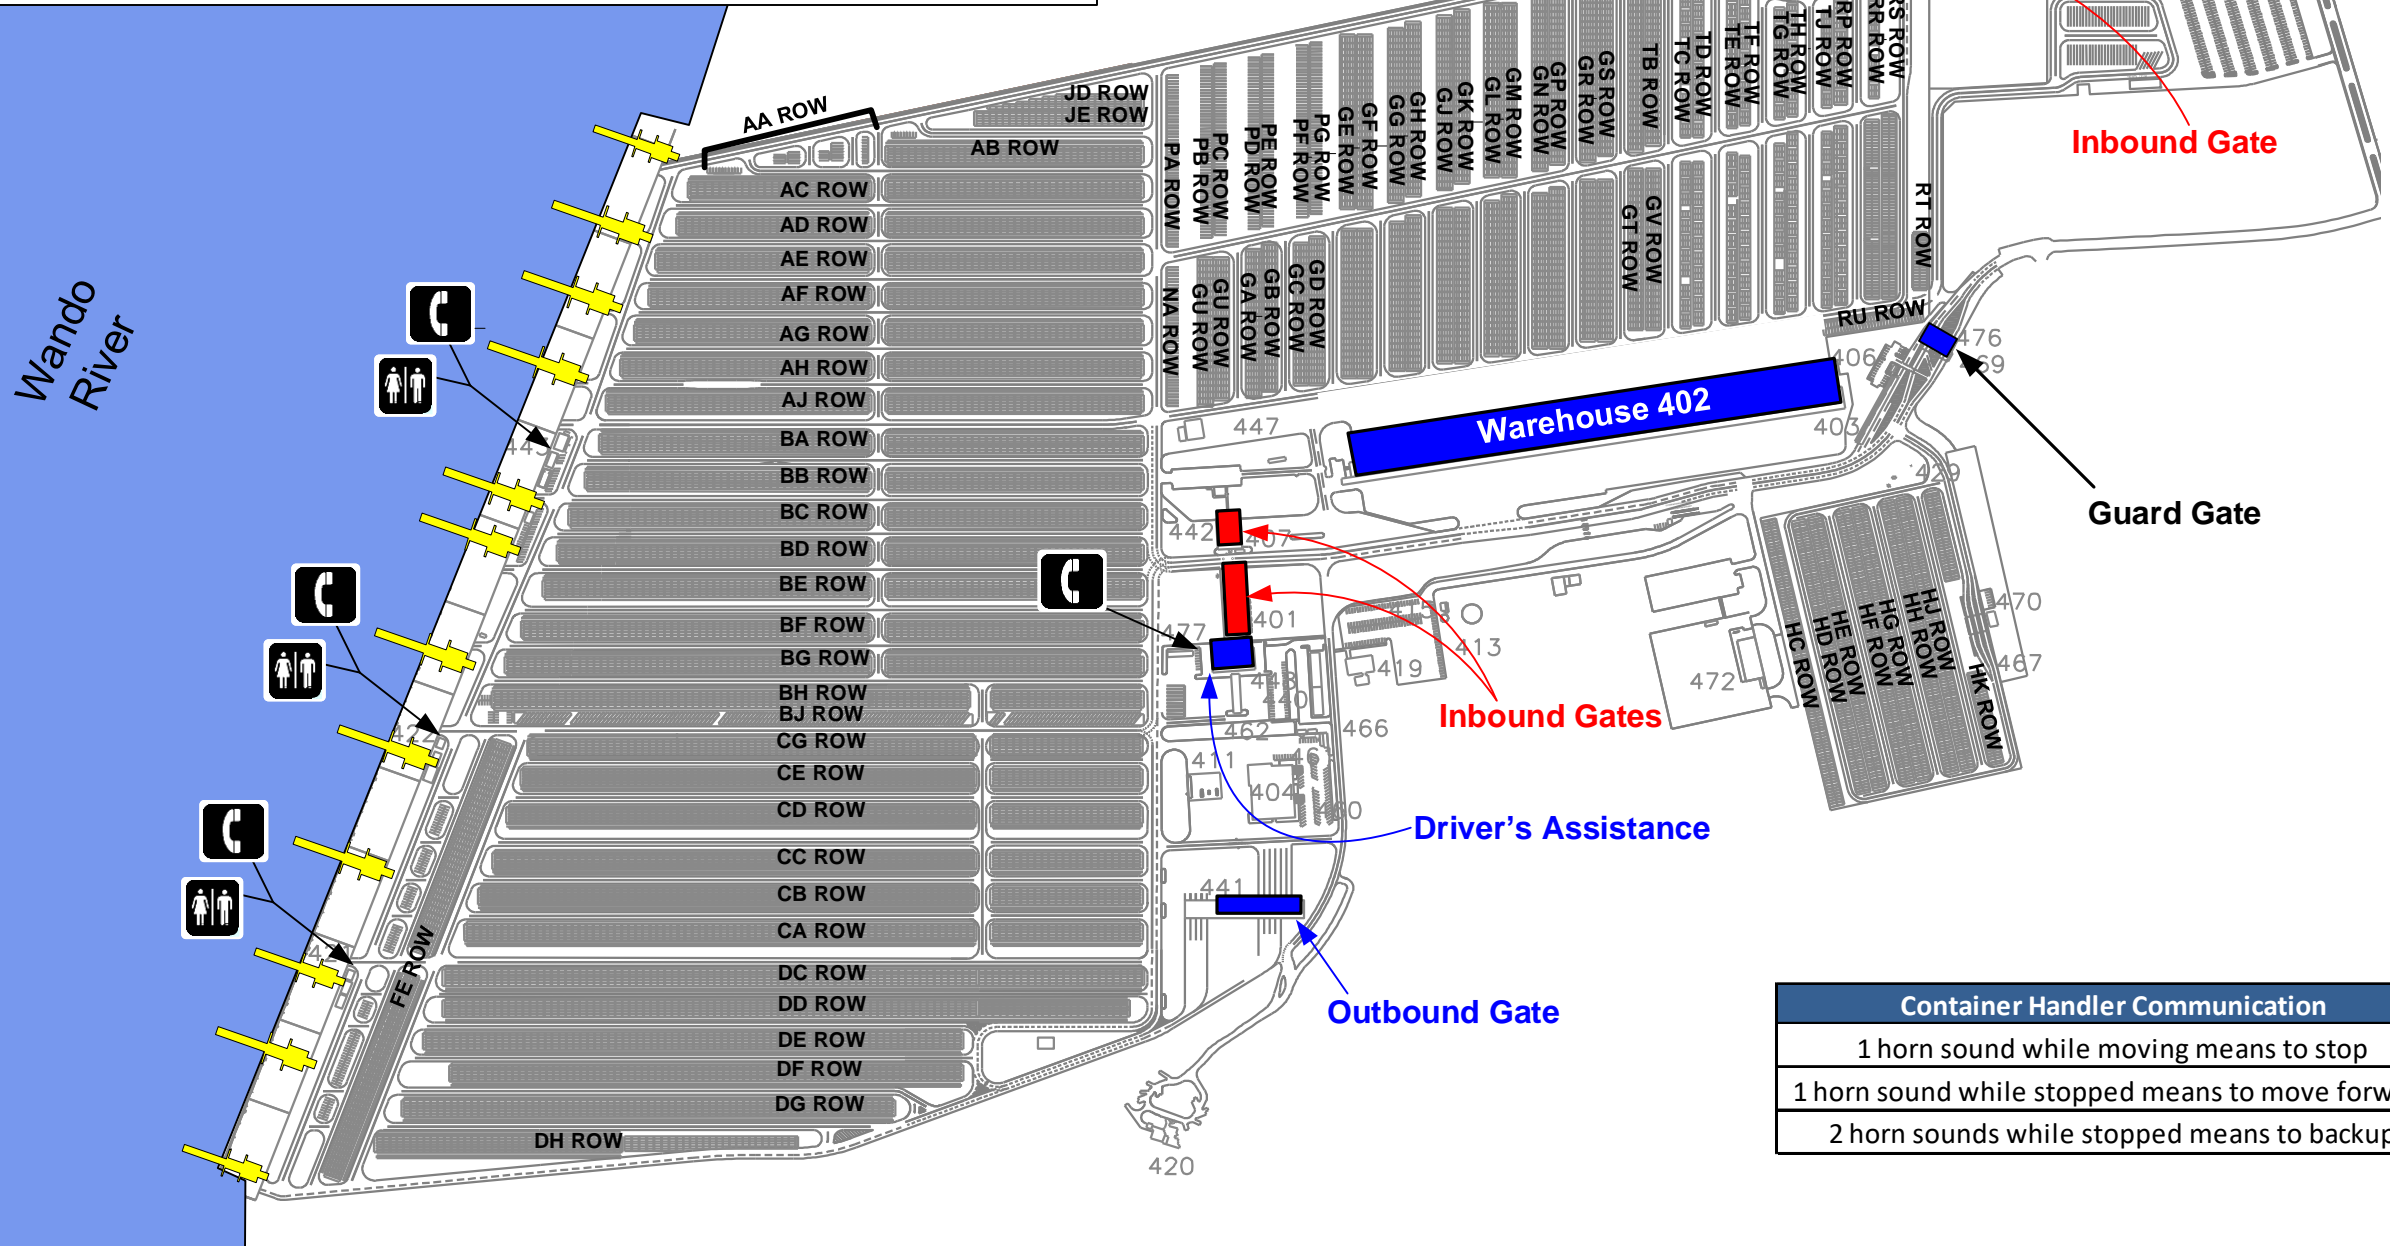

# WANDO WELCH TERMINAL

400 LONG POINT RD MT. PLEASANT, SC

## HOURS OF OPERATION:

MONDAY – FRIDAY 05:00 – 17:30

SATURDAY 06:00 – 17:00

SUNDAY CLOSED

Container Handler Communication
1 horn sound while moving means to stop
1 horn sound while stopped means to move forward
2 horn sounds while stopped means to backup