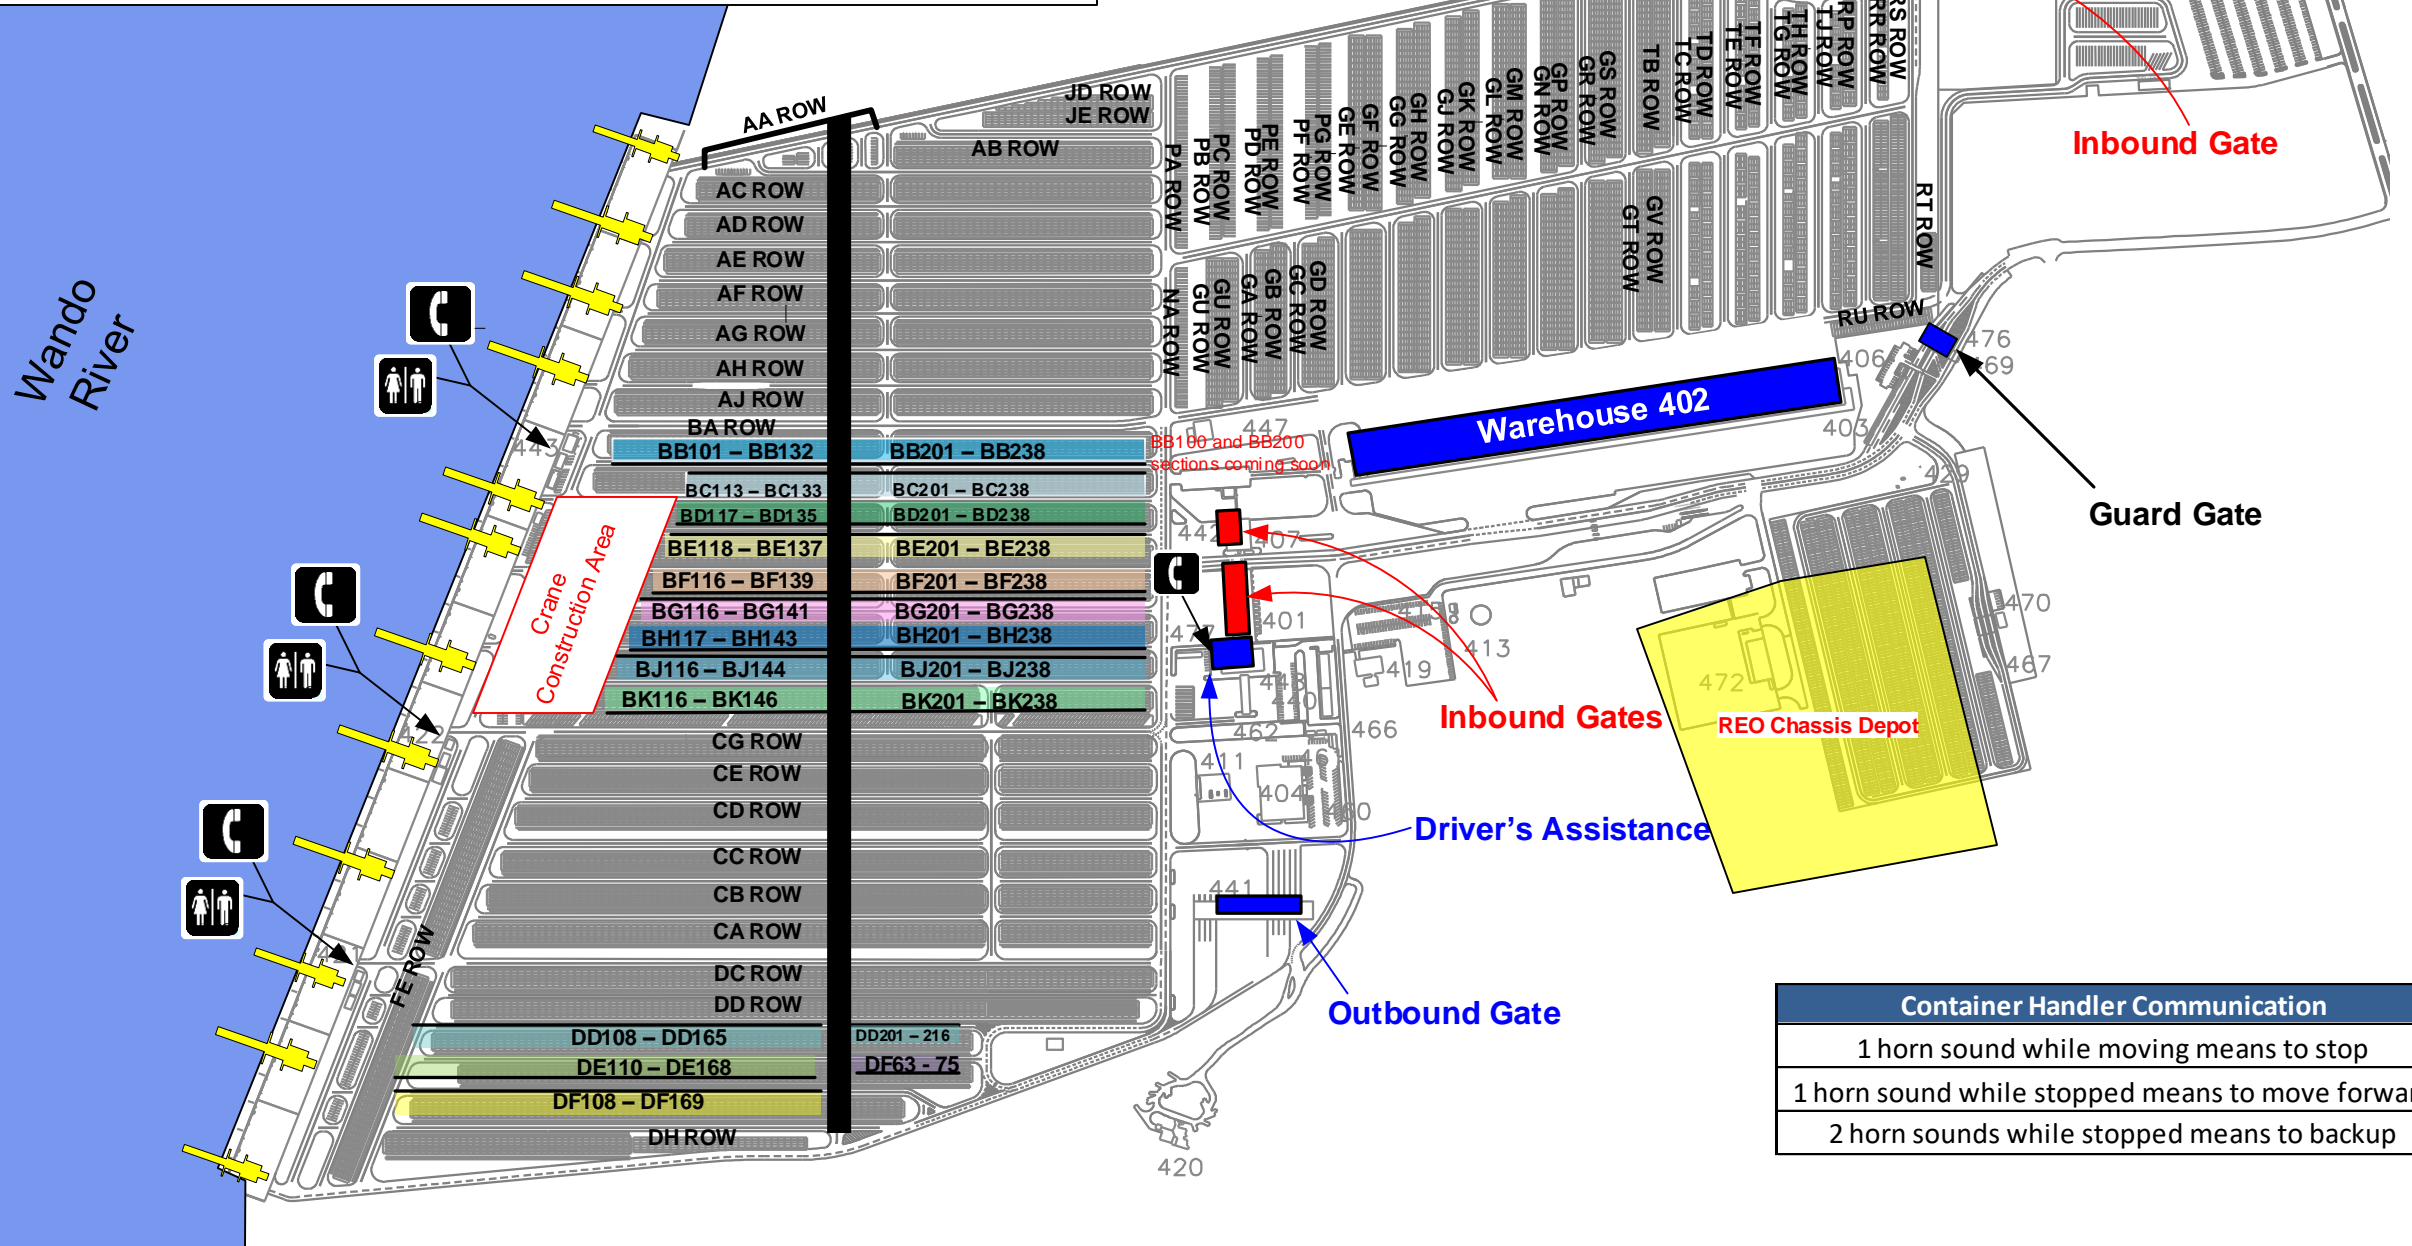

WANDO WELCH TERMINAL

400 LONG POINT RD MT. PLEASANT, SC

HOURS OF OPERATION:

MONDAY – FRIDAY 05:00 – 17:30

SATURDAY 06:00 – 17:00

SUNDAY CLOSED

Container Handler Communication
1 horn sound while moving means to stop
1 horn sound while stopped means to move forward
2 horn sounds while stopped means to backup